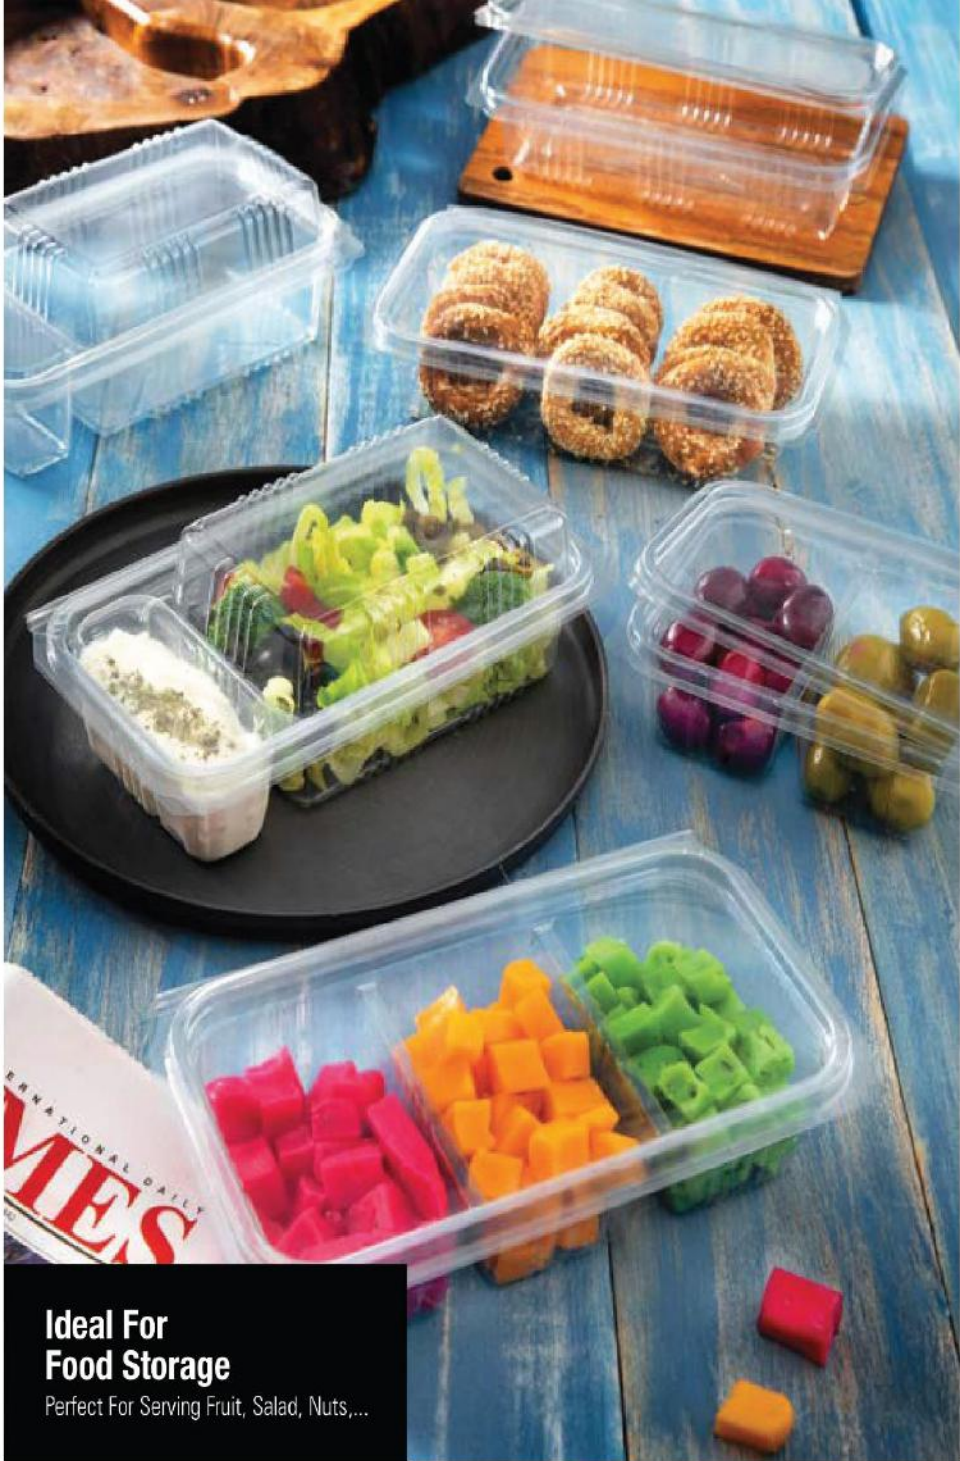

CL101 Size: 90x75mm 1000 Pcs

Long **D104** Size: 140x120x50mm 500 Pcs

Short **D103** Size: 140x120x30mm 500 Pcs

1000cc **D106** Size: 170x140x60mm 250 Pcs

750cc **D105** Size: 170x140x50mm 250 Pcs

**Ideal For
 Food Storage**
 Perfect For Serving Salad, Nuts,...

**Ideal For
Food Storage**

Perfect For Serving Fruit, Salad, Nuts,...

Hotline: +98 912 470 7750

DC101

DELI
2 COMPARTMENT

Height: 22 mm

NEW دلی دربدار دو خانه

DC101 Size: 140x130x22mm 500 Pcs 