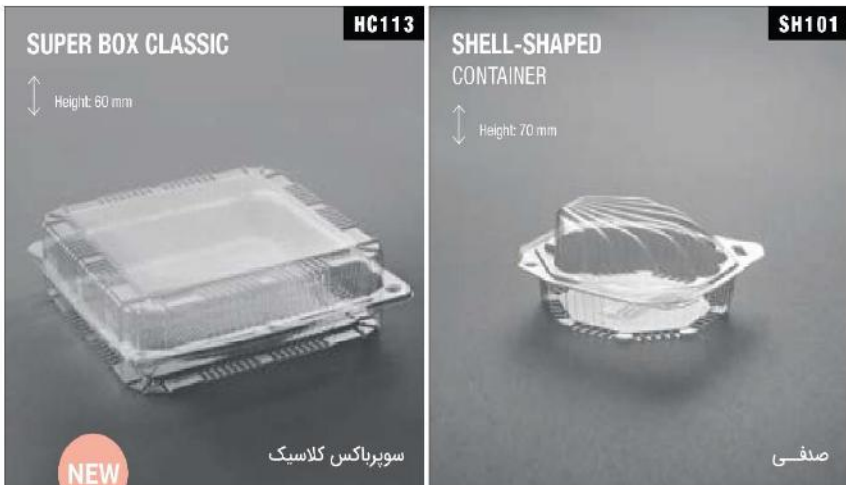

HC113 Size: 235x225x60mm 200 Pcs

SH101 Size: 160x150x70mm 350 Pcs