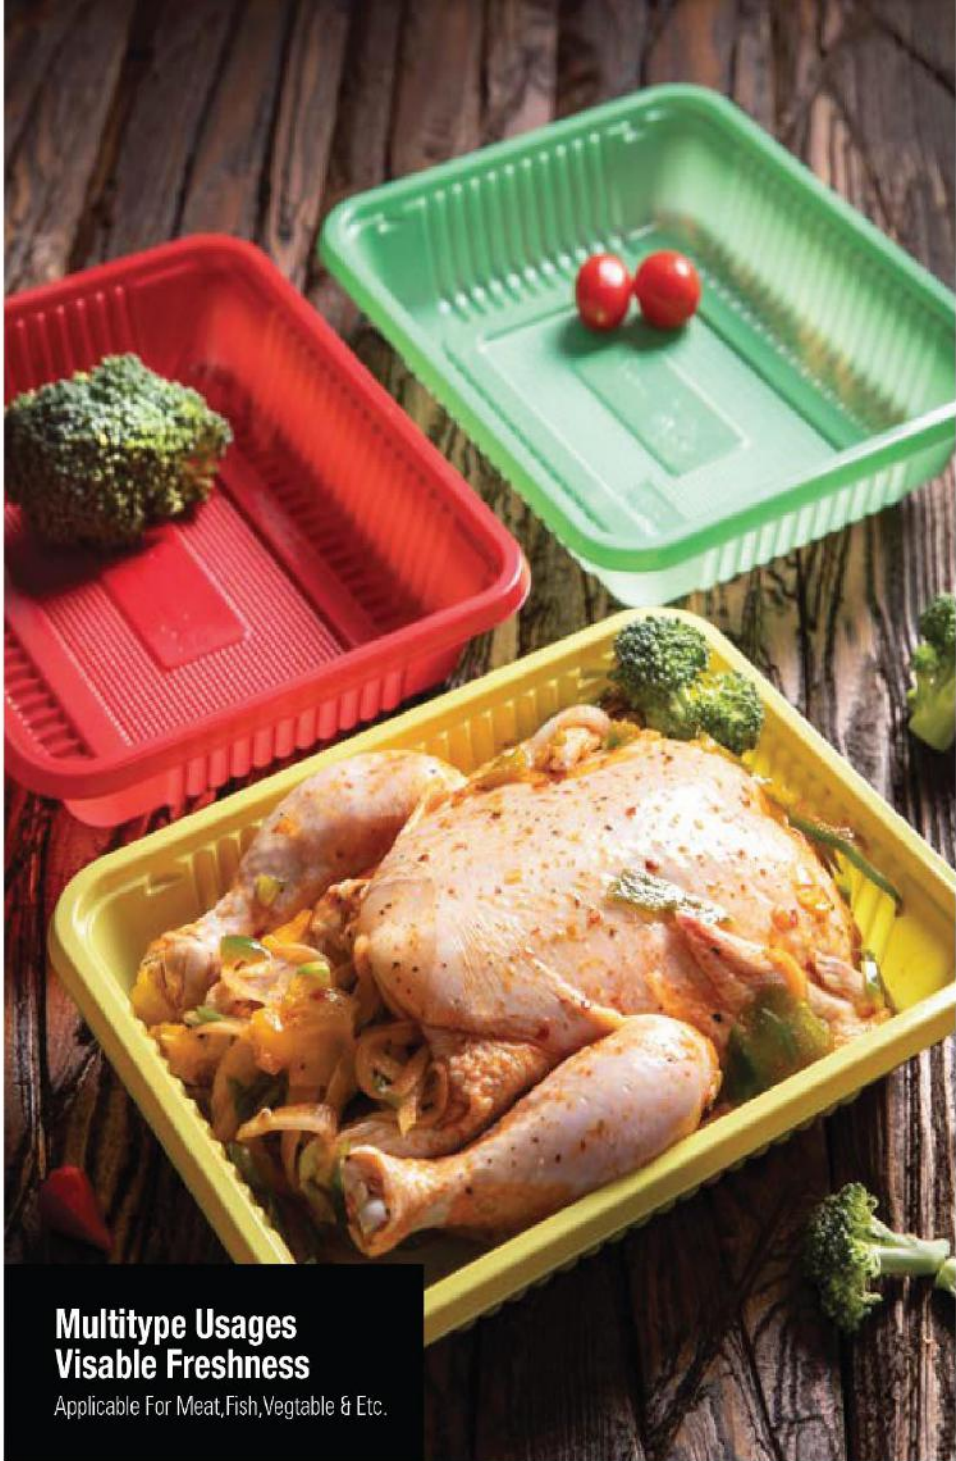

Safe & Clean Containers

Ideal For Vegetable, Meat, Food & Etc.

**Multitype Usages
Visable Freshness**

Applicable For Meat, Fish, Vegetable & Etc.

Hotline: +98 912 470 7750

FOOD CONTAINERS

CT106

Height: 50 mm