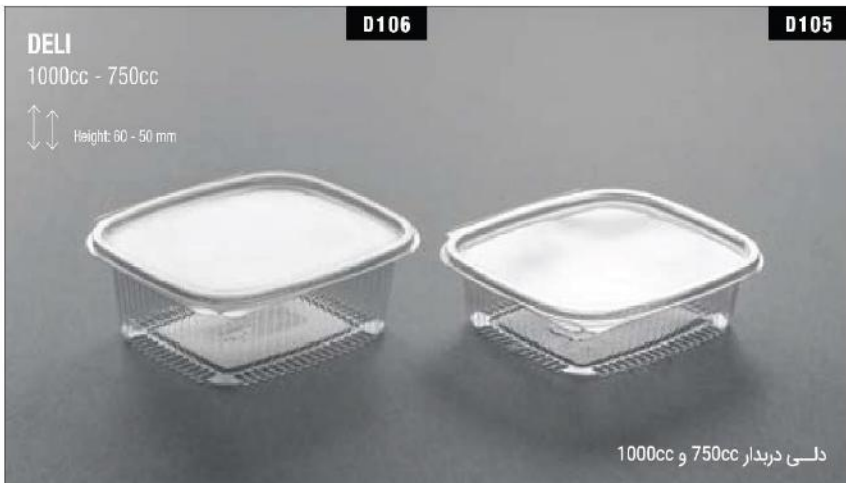

Hotline: +98 912 470 7750

200cc **D102** Size: 100x90x50mm 500 Pcs

150cc **D101** Size: 100x90x30mm 500 Pcs

200cc **D108** Size: 100x80x50mm 500 Pcs

150cc **D107** Size: 100x80x30mm 500 Pcs

C101 Size: 90x75x40mm 1000 Pcs

CL101 Size: 90x75mm 1000 Pcs

Long **D104** Size: 140x120x50mm 500 Pcs

Short **D103** Size: 140x120x30mm 500 Pcs

1000cc **D106** Size: 170x140x60mm 250 Pcs

750cc **D105** Size: 170x140x50mm 250 Pcs

**Ideal For
 Food Storage**
 Perfect For Serving Salad, Nuts,...