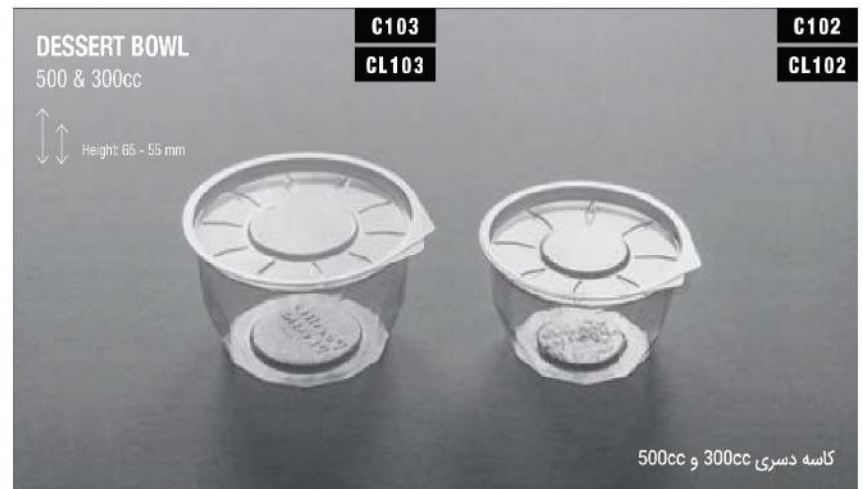

Lid **CL103** درب دسری جداگانه 600 Pcs
500cc **C103** Size: 100x55mm 600 Pcs

Lid **CL102** درب دسری جداگانه 1080 Pcs
300cc **C102** Size: 100x55mm 1080 Pcs